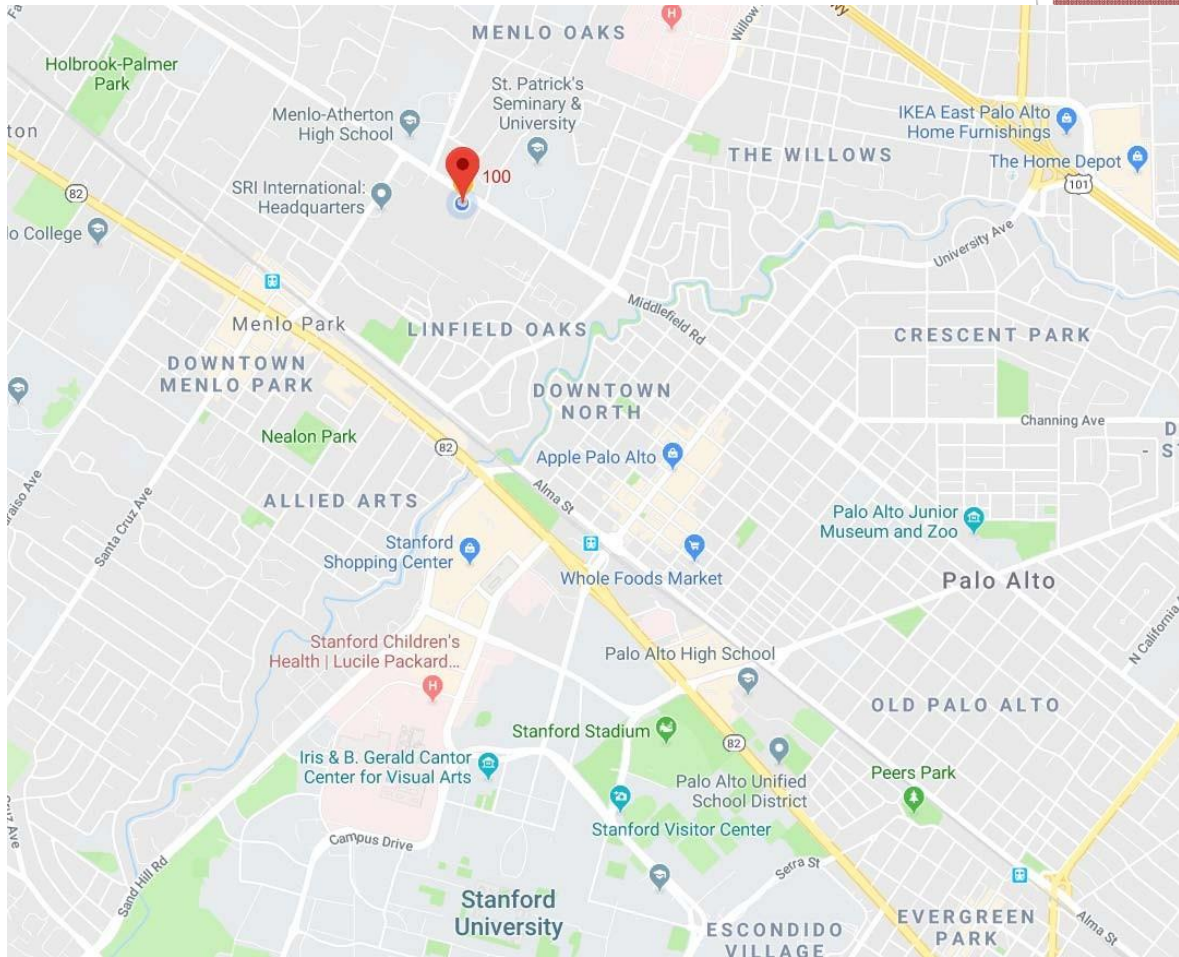

Directions to KVIC US Office

525 Middlefield Rd #100, Menlo Park, CA 94025

Tel: +1-650-752-6470

<http://www.kvic.or.kr/eng/>

- **By car from San Francisco**
Head south on US-101 to take exit 404A for Willow Rd E. Follow Willow Rd and turn right onto Middlefield Rd. In about 1,000 feet, make an unprotected left turn to the entrance road of the office buildings.
- **By car from San Jose**
Head north on US-101 to take exit 404B for Willow Rd W. Follow Willow Rd and turn right onto Middlefield Rd. In about 1,000 feet, make an unprotected left turn to the entrance road of the office buildings.